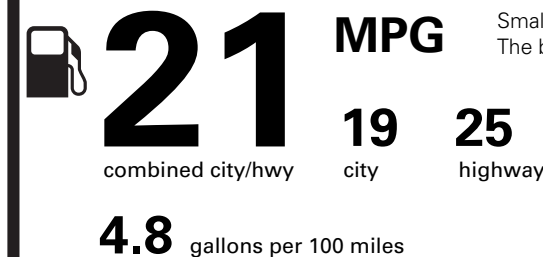

FUNCTIONAL

- CNCTD BLT-IN NAV(3-YR INC)
- CRUISE CONTROL
- INTELLIGENT ACCESS W/PUSH BUTTON START
- LANE-KEEPING SYSTEM
- LINCOLN CONNECT - 4G MODEM W/WIFI CAPABILITY
- RAIN-SENSING WIPERS
- REARVIEW CAMERA W/WASHER
- REVEL® AUDIO W/13-SPKRS
- SECURICODE™ KEYLESS KEYPAD
- SYNC®4 W/EVR & 13.2" SCR N
- UNIVERSAL GARAGE DOOR OPEN
- WIRELESS CHARGING PAD

SAFETY/SECURITY

- ADVANCETRAC WITH RSC
- AIRBAGS-DUAL-STAGE FRONT
- AIRBAGS-SIDE IMPACT/SAFETY CANOPY SIDE AIR CURTAINS
- AUTO HIGH BEAMS
- BLIND SPOT DETECTION W/CTA
- PERIMETER ALARM
- PERSONAL SAFETY SYSTEM™
- PRE-COLLISION ASSIST W/AEB
- SOS POST CRASH SYSTEM
- TIRE PRESSURE MONITOR SYS

WARRANTY

- 4YR/50K MILE WARRANTY
- 4YR/50K PICKUPDELIVERY SVC
- 6YR/70K MI POWERTRAIN WARR

INCLUDED ON THIS VEHICLE

(MSRP)

EQUIPMENT GROUP 200A RESERVE

OPTIONAL EQUIPMENT/OTHER

2021 MODEL YEAR	
PRISTINE WHITE	695.00
TWIN-TURBO 2.7L V6 ENGINE	2,700.00
8-SPD AUTO TRANSMISSION	NO CHARGE
245/50R20 A/S BSW TIRES	
50 STATE EMISSIONS	NO CHARGE
18" MINI SPARE WHEEL W/TIRE	150.00
20" PRM PNT/BRT MCH ALUM WHLS	500.00

PRICE INFORMATION

BASE PRICE	$52,045.00
TOTAL OPTIONS/OTHER	4,045.00
TOTAL VEHICLE & OPTIONS/OTHER	56,090.00
DESTINATION & DELIVERY	1,095.00

EPA DOT Fuel Economy and Environment

Gasoline Vehicle

Fuel Economy

Small SUVs range from 16 to 120 MPG. The best vehicle rates 141 MPGe.

You spend **$2,250**

more in fuel costs over 5 years compared to the average new vehicle.

Annual fuel cost **$1,950**